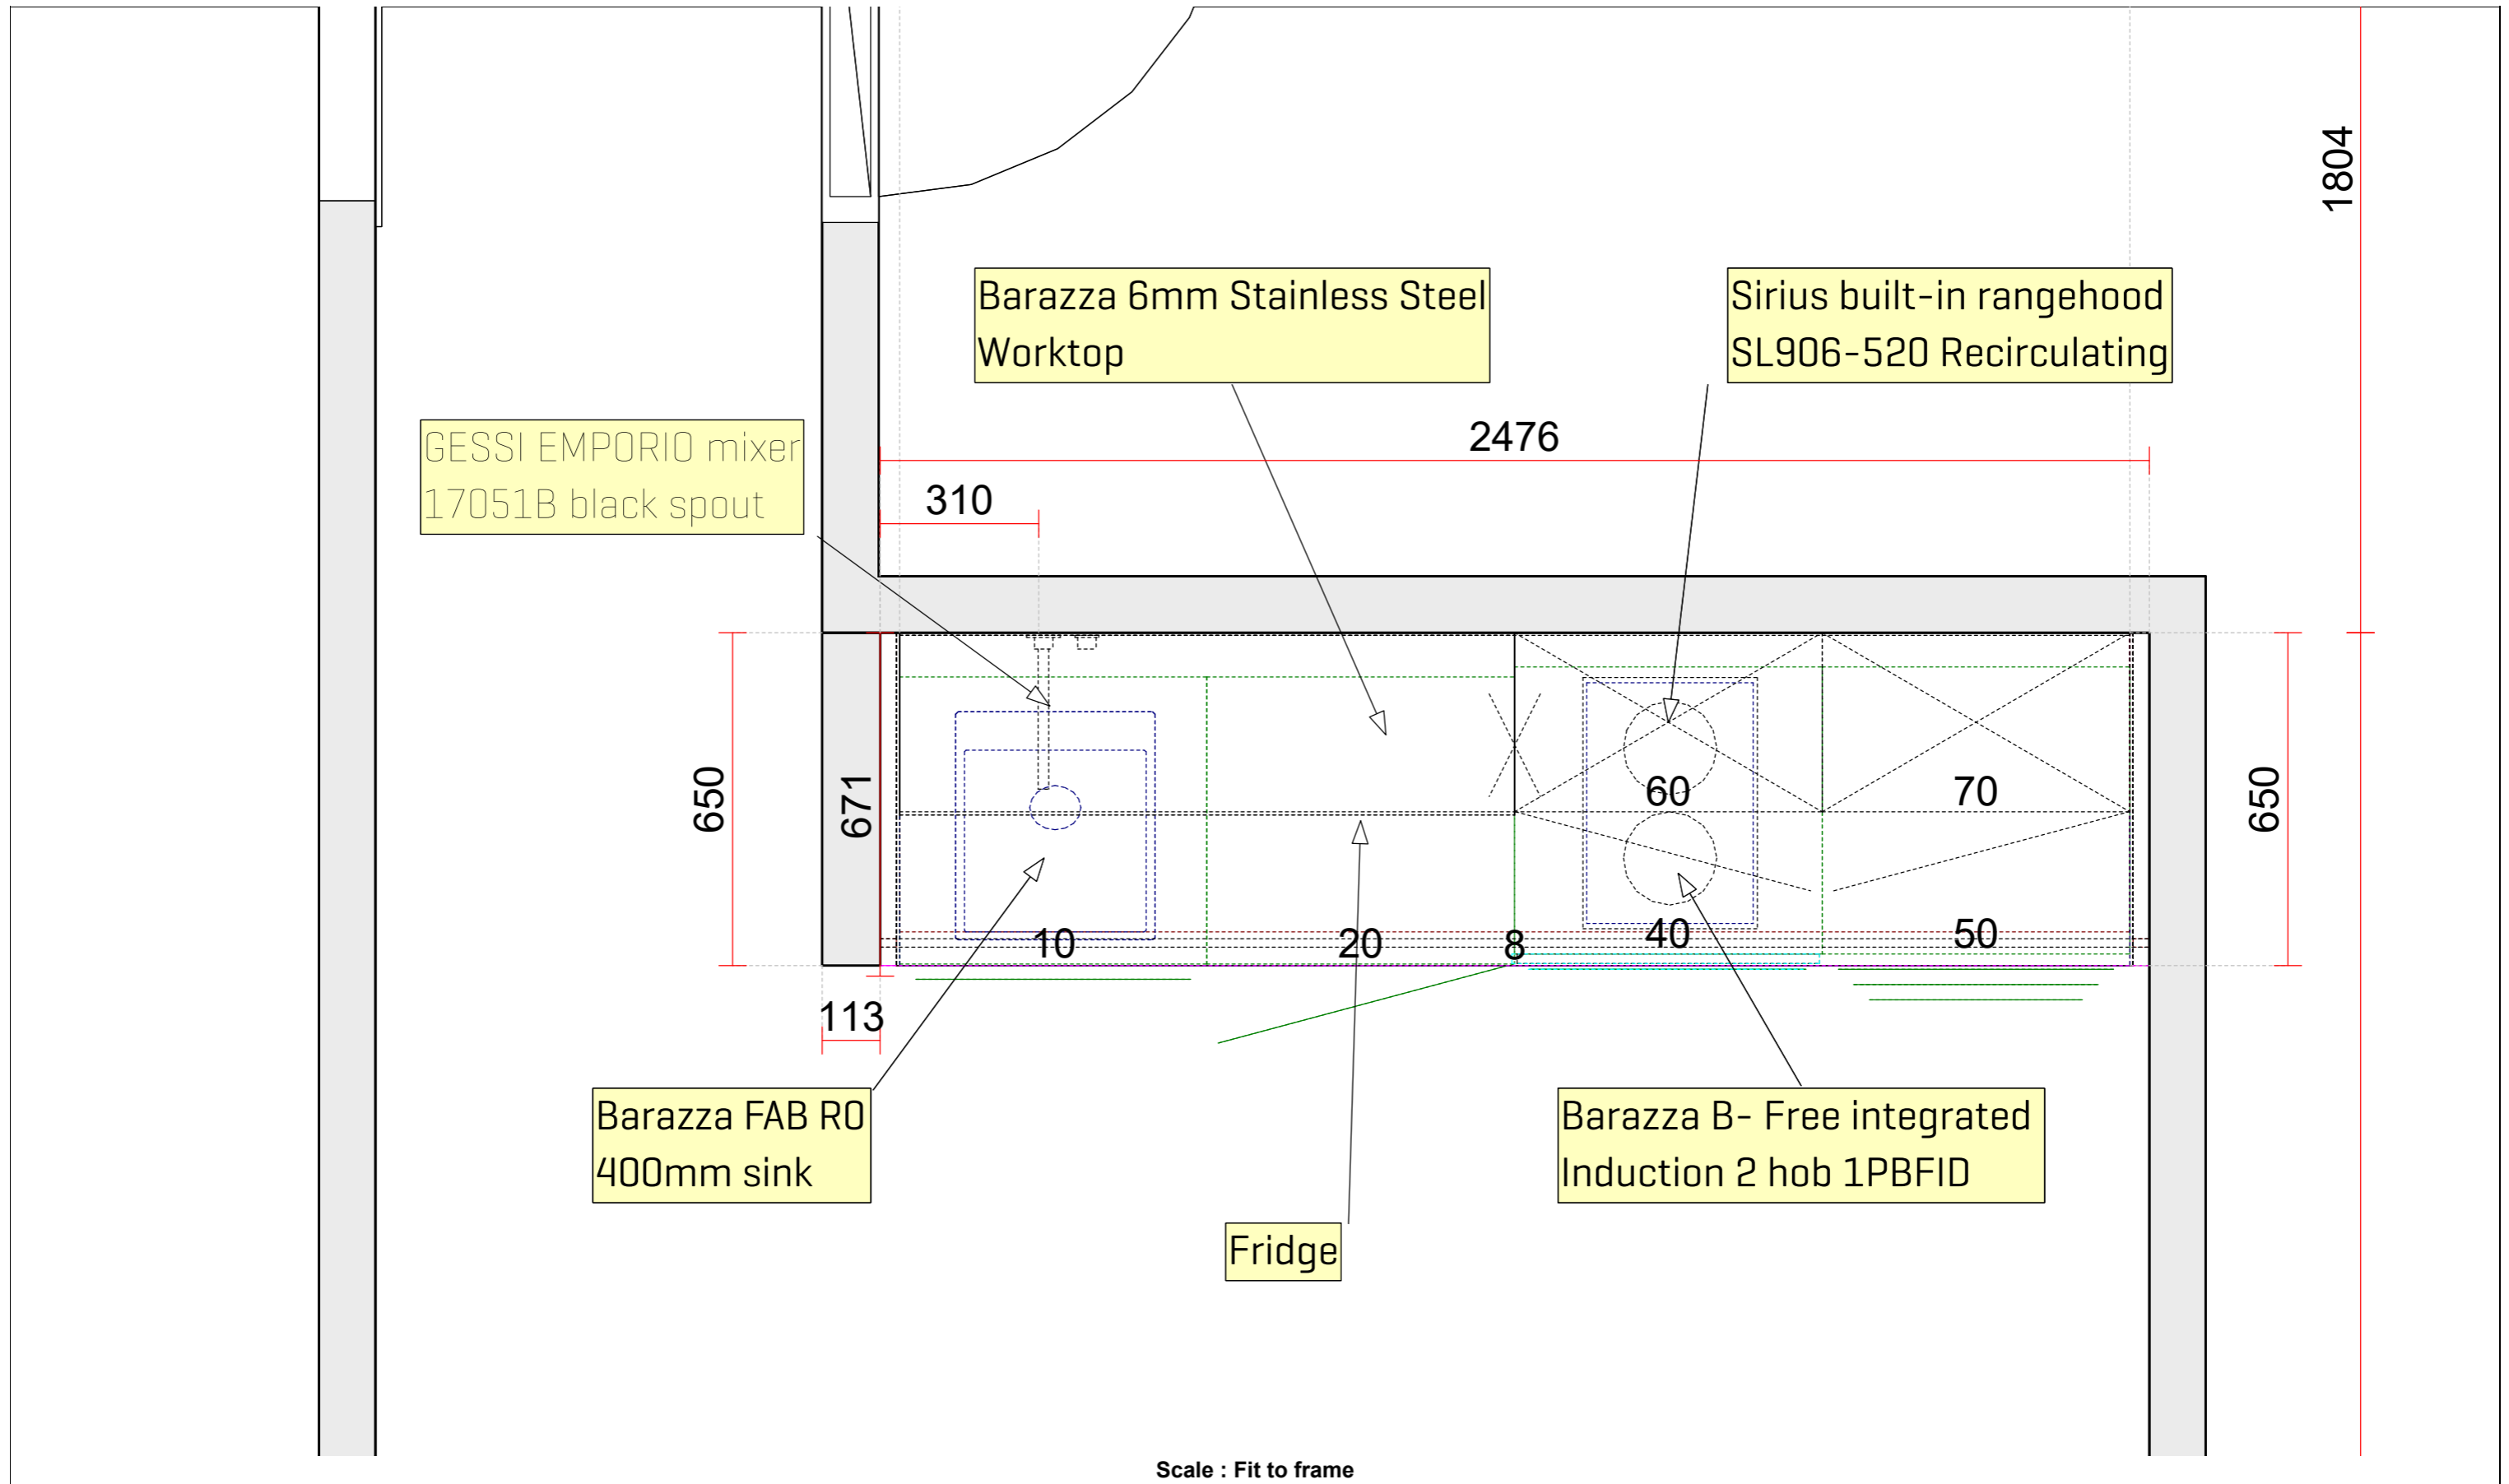

**SALE PRICE** \_\_\_\_\_ **with 30% discount** \_\_\_\_\_ **\$ 22,381**

Scale: 1:20 (A3) Wall Number: Wall - 1

**Pepper Design**

457 Church Street,  
 Richmond 3121  
 Tel. : 03 9428 9427  
 E-mail: studio@pepperdesign.com.au  
 Web site: www.pepperdesign.com.au

**TEAM7 - Küchen**

*KLIWN Linee wild walnut*

Customer: K8 Studio TEAM7 Kitchen  
 Address: 457 Church Street  
 3121 Richmond  
 Phone:  
 Fax:

Barazza FAB R0  
400mm sink

Barazza 6mm Stainless Steel  
Worktop