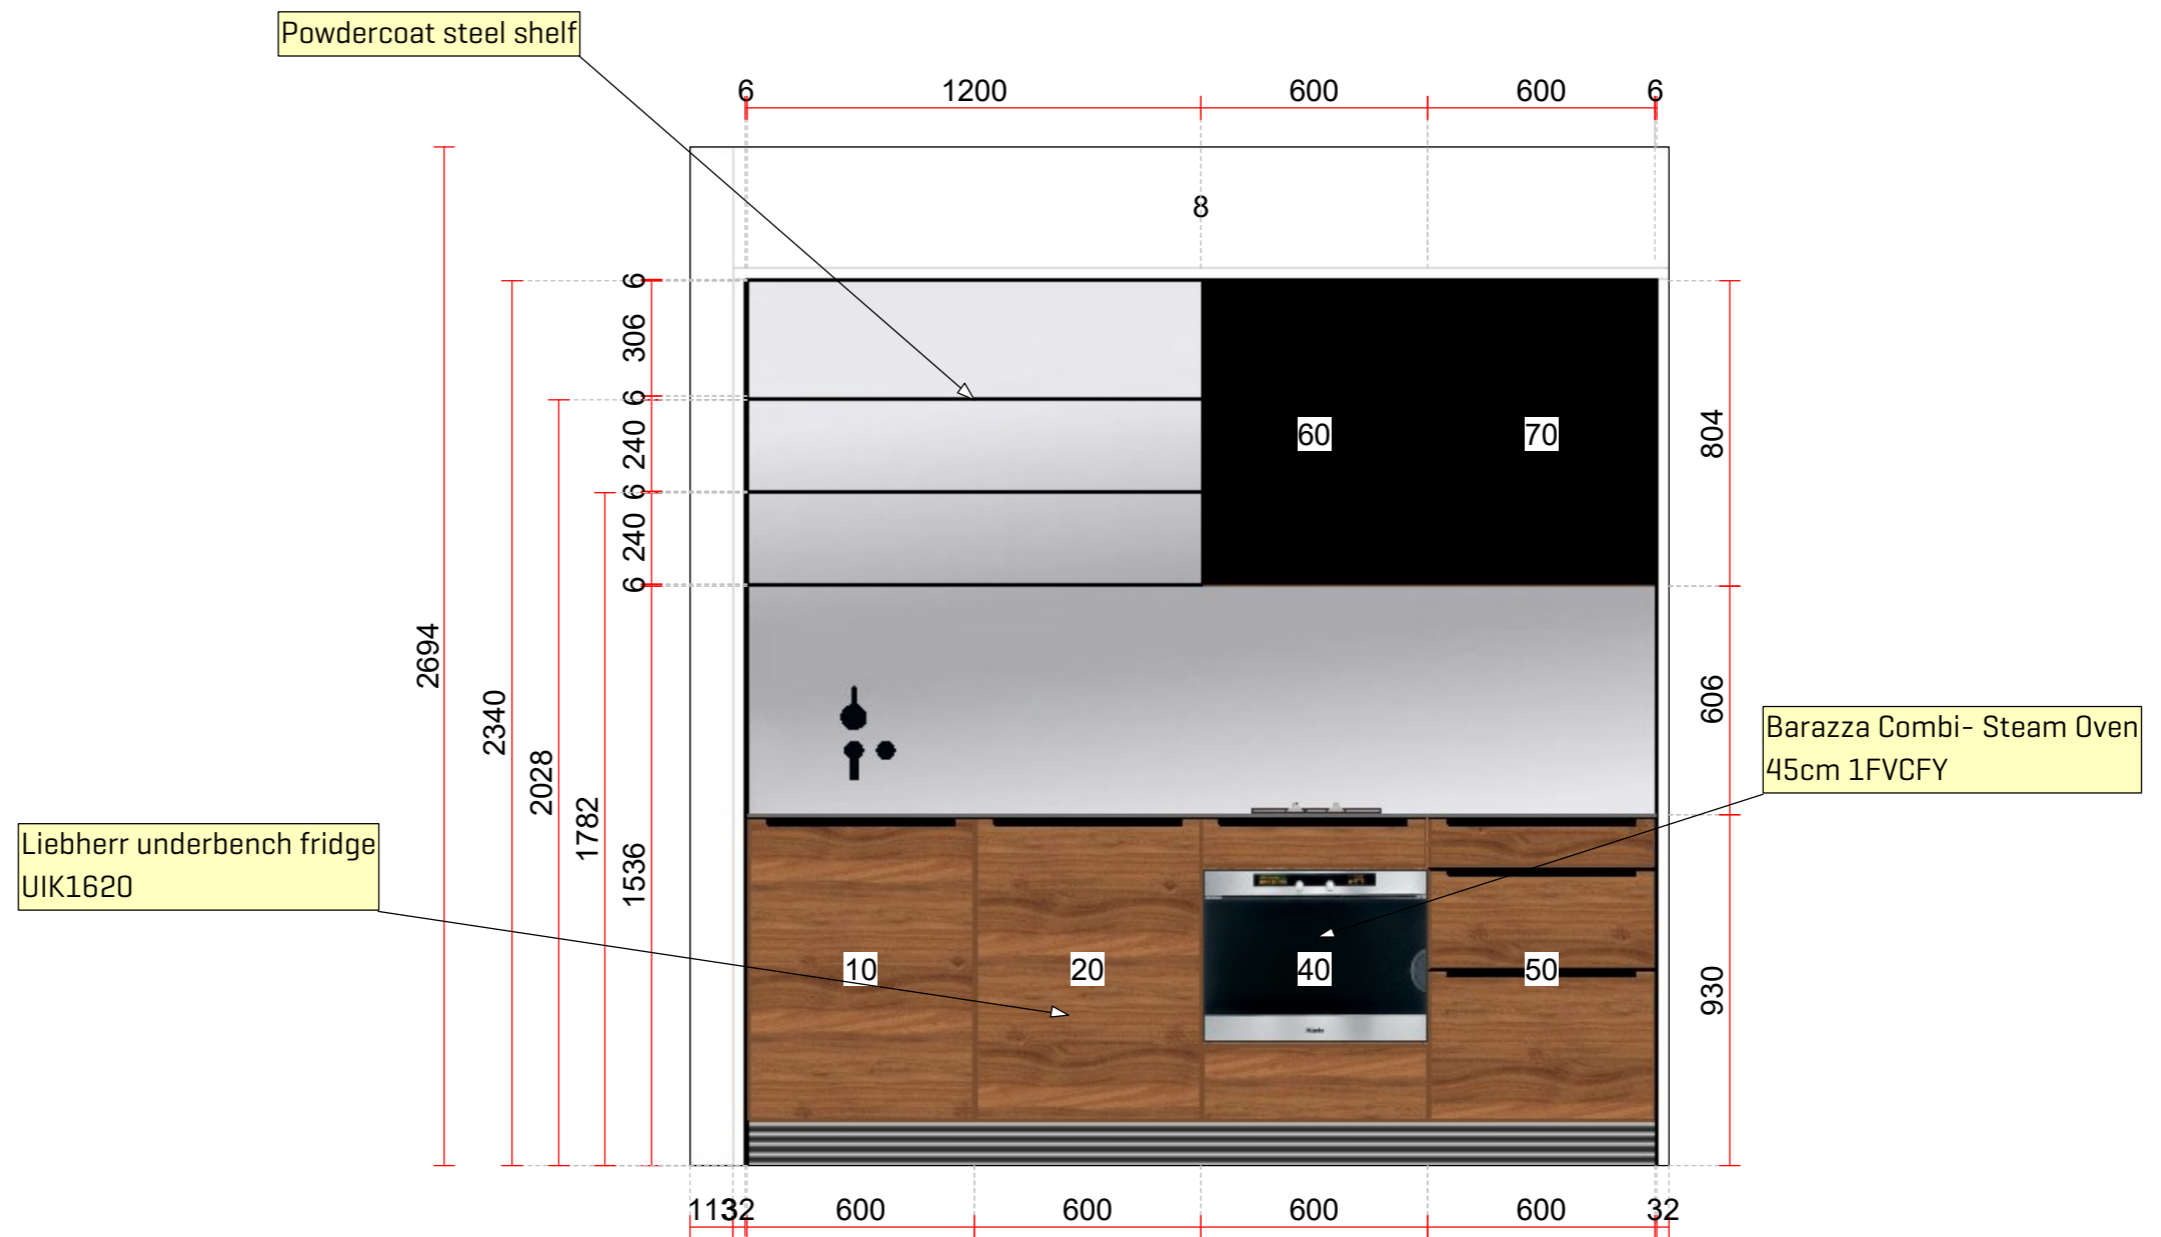

### APPLIANCES

Cooktop	Barazza Induction 300mm	\$ 2,000
Oven	Barazza	\$ 3,000
Integrated Fridge	Liebherr UIK1620-23	\$ 3,690
Sink	Integrated Steel	\$ -
Wall tap	Included	\$ -

Total Appliances \$ 8,690

TOTAL RETAIL PRICE \$ 31,974

**SALE PRICE** \_\_\_\_\_ **with 30% discount** \_\_\_\_\_ **\$ 22,381**

Scale: 1:20 (A3) Wall Number: Wall - 1

**Pepper Design**

457 Church Street,  
 Richmond 3121  
 Tel. : 03 9428 9427  
 E-mail: studio@pepperdesign.com.au  
 Web site: www.pepperdesign.com.au