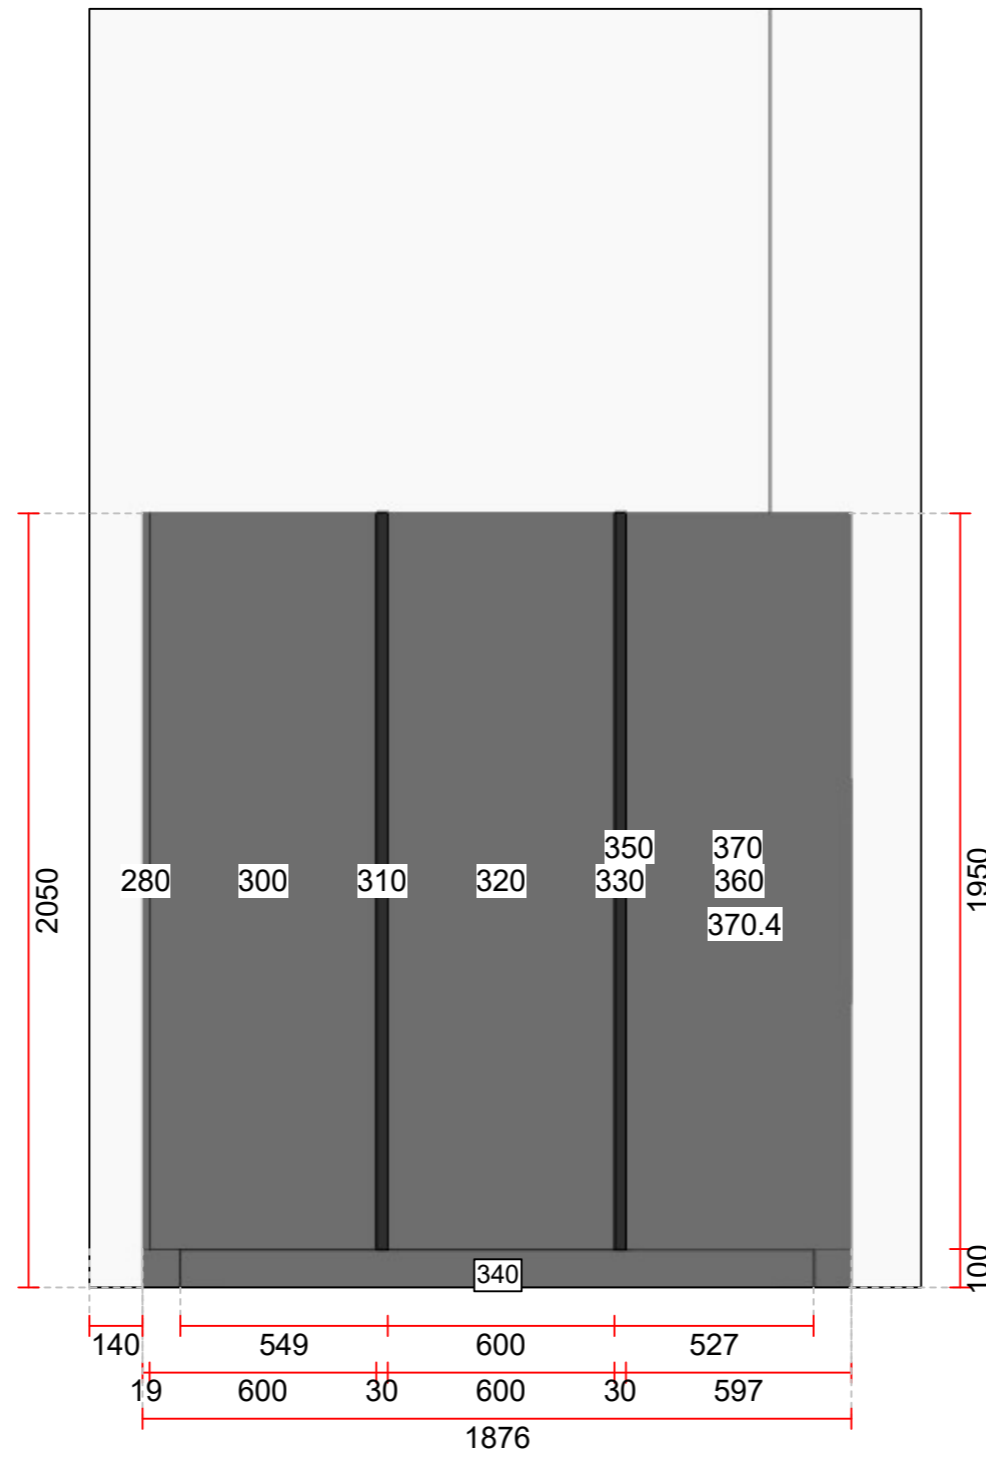

## K6 POGGENPOHL – SEGMENTO Y

Made in Germany

Door Finish	CL white & stone grey
Benchtop	Silestone White 12mm
Splashback	Silestone White 12mm

Cost of kitchen	\$48,419
Benchtops & Splashback	\$ 3,500

<u>Sale Price</u>	<u>\$44,775.50</u>
-------------------	--------------------

Scale: 1:20 (A3) Wall Number: Wall - 4

Scale: 1:20 (A3) Wall Number: Wall - 9

Scale: 1:20 (A3) Wall Number: Wall - 10