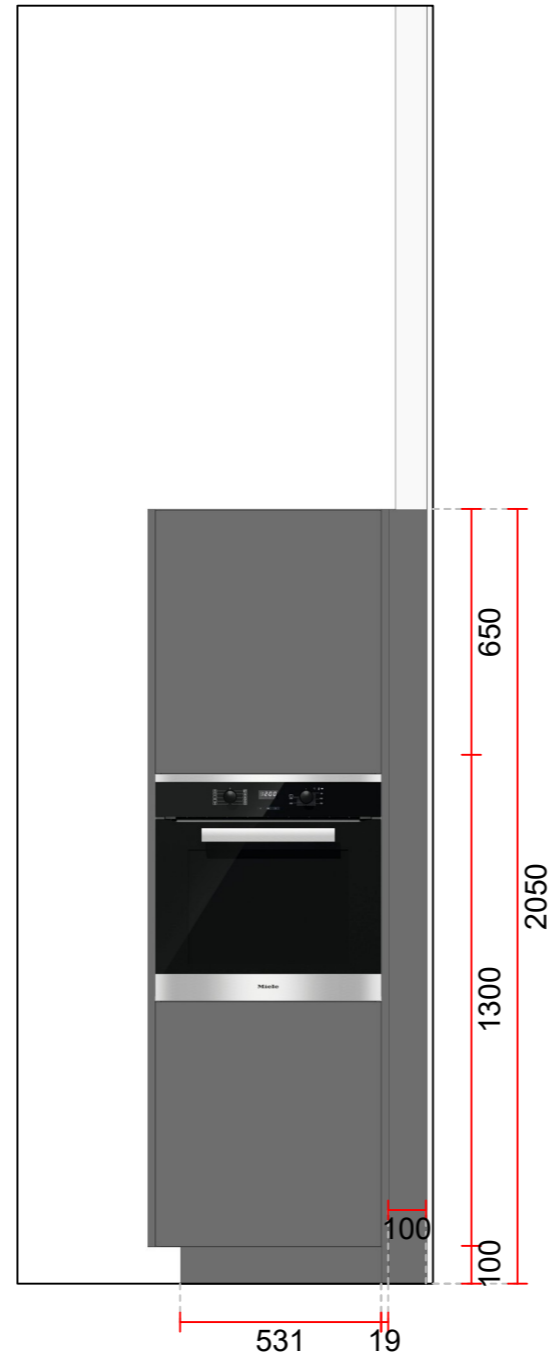

## K6 POGGENPOHL – SEGMENTO Y

Made in Germany

Door Finish	CL white & stone grey
Benchtop	Silestone White 12mm
Splashback	Silestone White 12mm

Cost of kitchen	\$48,419
Benchtops & Splashback	\$ 3,500

<u>Sale Price</u>	<u>\$44,775.50</u>
-------------------	--------------------

Scale: 1:20 (A3) Wall Number: Wall - 4

Scale: 1:20 (A3) Wall Number: Wall - 9

Scale: 1:20 (A3) Wall Number: Wall - 10