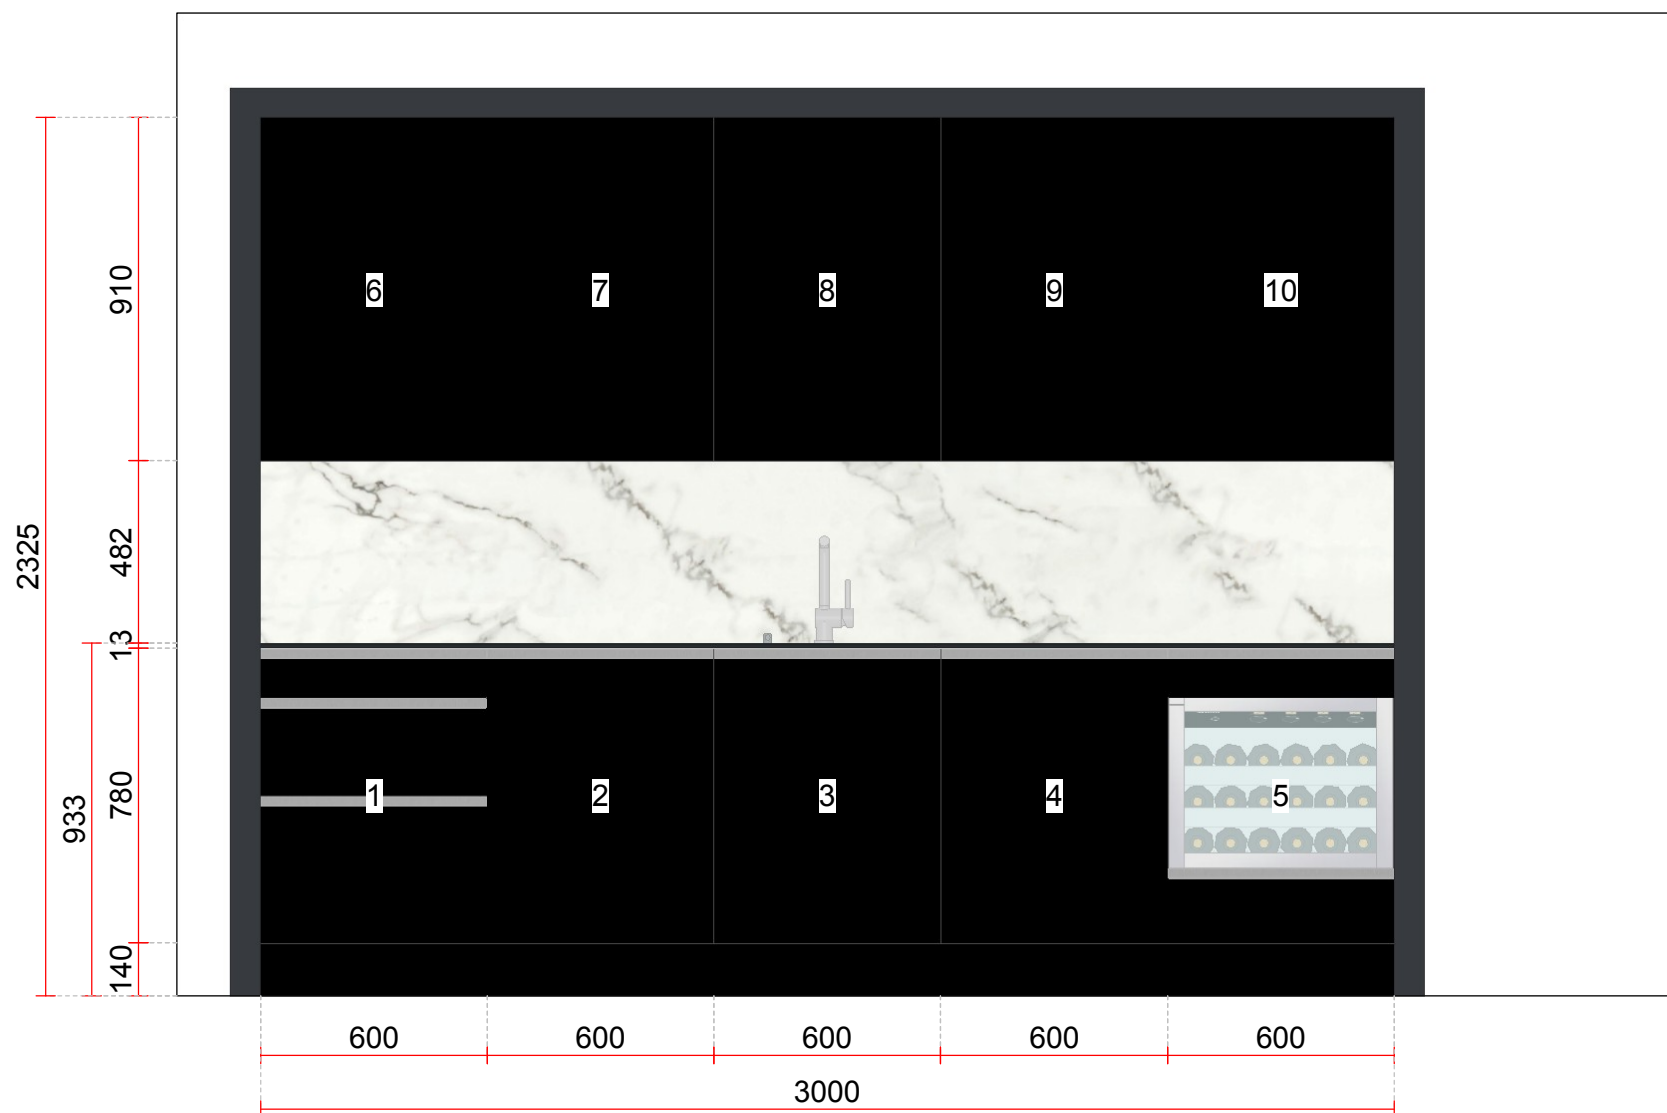

Appliances Total	\$25,785
Kitchen Total	\$73,998
Retail Price	\$99,783

TOTAL SALE PRICE 50% off \$48,891

Scale: 1:20 (A3) Wall Number: Wall - 4

PEPPER DESIGN

457 Church Street,
 Richmond 3121
 Tel. : 03 9428 9427
 E-mail: studio@pepperdesign.com
 Web site: WWW.PEPPERDESIGN.COM.AU